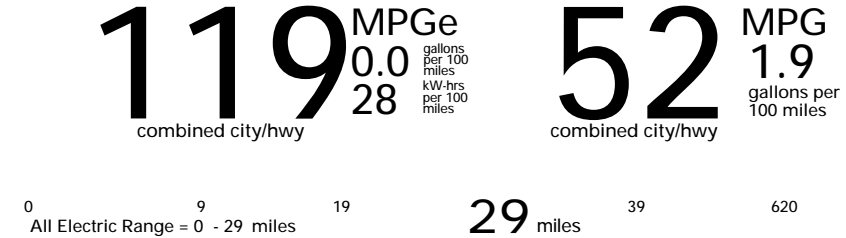

2022 IONIQ PHEV SE

*Electric when you want it. Hybrid when you need it.
A Roomy interior With Brilliant Styling*

SOLD TO: NJ041   **SHIPPED TO: NJ041**
HYUNDAI CITY
4393 ROUTE 130 SOUTH
BURLINGTON NJ 08016

VIN: KMHC65LD1NU283575
MODEL: N05A2FPT
ENGINE: G4LEMU186767
PORT OF ENTRY: PH
EXTERIOR COLOR: CERAMIC WHITE
INTERIOR/SEAT COLOR: BLACK/BLACK
TRANSPORT: TRUCK
ACCESSORY WEIGHT: 7 lbs./ 3 kgs.
EMISSIONS: This vehicle meets emissions requirements in all 50 states and is a CARB certified Transitional Zero Emission Vehicle

GOVERNMENT 5-STAR SAFETY RATINGS

This vehicle has not been rated by the government for overall vehicle score, frontal crash, side crash or rollover risk.

Source: National Highway Traffic Safety Administration (NHTSA).
www.safercar.gov or 1-888-327-4236

Fuel Economy Midsize Cars range from 14 to 142 MPGe. The best vehicle rates 142 MPGe.

Charge Time: 2.25 hours (240V)

You save
$3,500
in fuel costs
over 5 years
compared to the
average new vehicle.

Annual fuel cost
$600

Fuel Economy & Greenhouse Gas Rating (tailpipe only)   Smog Rating (tailpipe only)

This vehicle emits 74 grams CO₂ per mile. The best emits 0 grams per mile (tailpipe only). Producing and distributing fuel & electricity also create emissions; learn more at fuelconomy.gov.

STANDARD FEATURES:
AMERICA'S BEST WARRANTY
5-year/60,000-mile New Vehicle Warranty INCLUDED
10-year/100,000-mile Powertrain Warranty INCLUDED
10-year/100,000-mile Hybrid System Components Warranty INCLUDED
10-year/100,000-mile Hybrid Battery Warranty INCLUDED
7-year/Unlimited-mile Anti-perforation Warranty INCLUDED
3-year/36,000-mile Complimentary Maintenance INCLUDED
*5-year/Unlimited-mile Roadside Assistance INCLUDED
*Limited warranties, see dealer for details

ADVANCED SAFETY TECHNOLOGY
*Forward Collision-Avoidance Assist with Pedestrian & Cyclist Detection INCLUDED
*Lane Keeping Assist System INCLUDED
*High Beam Assist INCLUDED
*Driver Attention Warning INCLUDED
*Front, Front Side Impact, Side Curtain & Driver Knee Airbags INCLUDED
*Rearview Camera with Dynamic Parking Guidelines INCLUDED
*Tire Pressure Monitor w/ Individual Tire Pressure Indicator INCLUDED

POWERTRAIN TECHNOLOGY
*1.6L GDI Atkinson Cycle 4-Cyl Hybrid Engine INCLUDED
*Permanent Magnet Synchronous Motor (44.5 kW) INCLUDED
*Combined Hybrid System Power 139 HP INCLUDED
*6-Speed EcoShift® Dual Clutch Automatic Transmission INCLUDED
*8.9 kWh Lithium-Ion Polymer Battery & 120V Charge Cable INCLUDED

EXTERIOR
*16-Inch Eco-Spoke Alloy Wheels and 205/55R16 Tires INCLUDED
*Automatic Projector Headlights w/ LED Daytime Running Lights INCLUDED
*LED Taillights INCLUDED
*Heated Dual Power Side Mirrors INCLUDED
*Bodycolor Door Handles w/ Door Handle Approach Lights INCLUDED
*Integrated Rear Spoiler w/ LED Center High-Mount Stop Light INCLUDED

COMFORT & CONVENIENCE
*Proximity Key Entry w/ Push Button Start INCLUDED
*Smart Cruise Control w/ Stop & Go INCLUDED
*Electric Parking Brake INCLUDED
*Power Windows w/ Auto Up/Down Driver Window INCLUDED
*Dual Automatic Temperature Control INCLUDED
*Heated Front Seats INCLUDED
*4.2-inch Color LCD Trip Computer INCLUDED
*Tilt-and-Telescopic Steering w/ Cruise & Audio Controls INCLUDED
*Leather-wrapped Steering Wheel INCLUDED