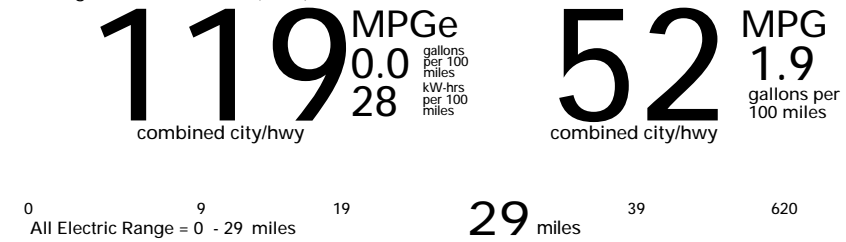

VIN: KMHC75LD8NU264826
MODEL: N05B2FPT
ENGINE: G4LEMU142665
PORT OF ENTRY: PH
EXTERIOR COLOR: AMAZON GRAY
INTERIOR/SEAT COLOR: BLACK/BLACK
TRANSPORT: TRUCK
ACCESSORY WEIGHT: 14 lbs./ 6 kgs.
EMISSIONS: This vehicle meets emissions requirements in all 50 states and is a CARB certified Transitional Zero Emission Vehicle

Fuel Economy Midsize Cars range from 14 to 142 MPGe. The best vehicle rates 142 MPGe.

Charge Time: 2.25 hours (240V)

You save
\$3,500
 in fuel costs over 5 years compared to the average new vehicle.

Annual fuel cost
\$600

Fuel Economy & Greenhouse Gas Rating (tailpipe only) Smog Rating (tailpipe only)

This vehicle emits 74 grams CO₂ per mile. The best emits 0 grams per mile (tailpipe only). Producing and distributing fuel & electricity also create emissions; learn more at fuelconomy.gov.